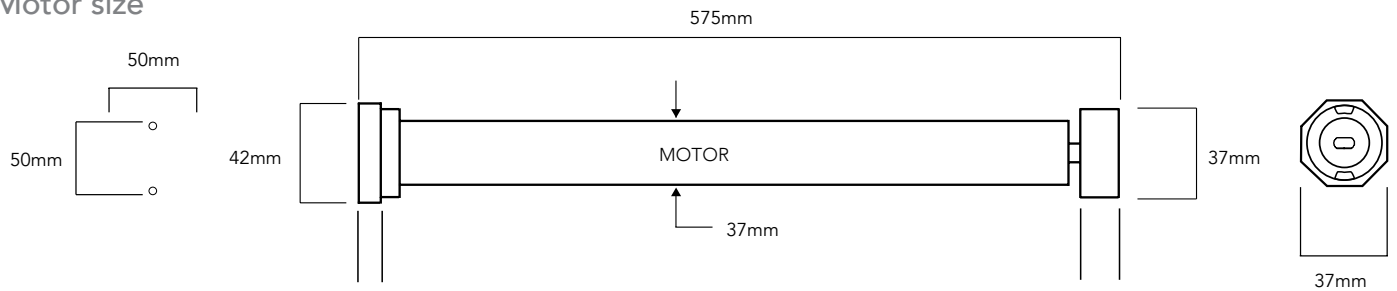

OneTouch™ Motorised Hard Wired AC Motor - for 55mm tube with remotes

Motor size

Parameters	
Rated torque	6Nm
Rated RPM	28 rpm
Motor Diameter	35mm
Rated Voltage	DC230V
Rated Power	144W
Rated Current	0.63A
IP Class	IP44
Cable	3 core
Inbuilt Receiver	Yes

Maximum recommended blind sizes

Roller Blind System (Width in Metres)									
Fabric	2	2.25	2.5	2.75	3	3.25	3.5	3.75	4
Roller Blind System Fabric Drop (Metres)									
Carnival	6	6	6	6	6	6	6	6	6
Colourtex	6	6	6	6	6	6	6	6	5.25
Contex	6	6	6	6	6	6	6	6	6
Contex SPC®	6	6	6	6	6	6	6	6	6
Dapple SPC®	6	6	6	6	6	6	6	6	5.4
Ex-Lite®	6	6	6	6	6	6	6	5.4	3.2
Guardian	6	6	6	6	6	6	6	6	5.2
Madrid SPC®	6	6	6	6	6	6	6	6	6
Montana	6	6	6	6	6	6	6	6	5.7
Nocturne™	6	6	6	6	6	6	6	6	4
Perspective	6	6	6	6	6	6	6	5.7	3.4
Regency SPC®	6	6	6	6	6	6	6	6	6
Romany	6	6	6	6	6	6	6	5.2	3.2
Strata SPC®	6	6	6	6	6	6	6	6	6
Voile SPC®	6	6	6	6	6	6	6	6	6

Features

- Operated by both R.F. remotes
- Compatible with standard roller brackets 45+
- Minimum blind width 650mm
- Weight Capacity 12kgs
- Tube deductions 42mm*