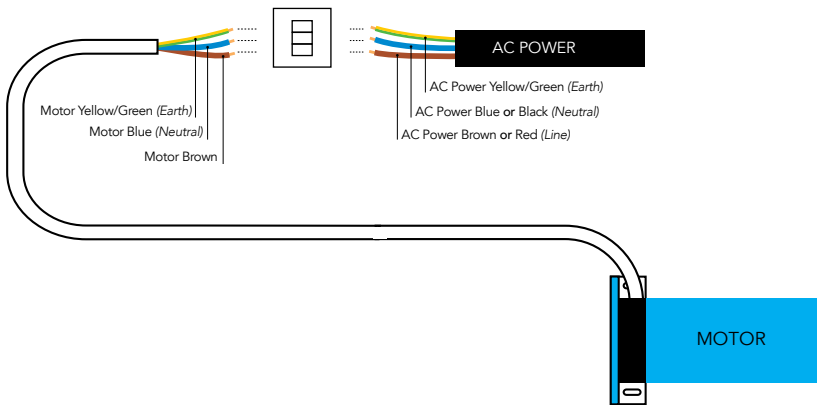

OneTouch™ Motorised Hard Wired AC Motor - for 55mm tube with remotes

Motor size

Parameters	
Rated torque	6Nm
Rated RPM	28 rpm
Motor Diameter	35mm
Rated Voltage	DC230V
Rated Power	144W
Rated Current	0.63A
IP Class	IP44
Cable	3 core
Inbuilt Receiver	Yes

Maximum recommended blind sizes

Roller Blind System (Width in Metres)									
Fabric	2	2.25	2.5	2.75	3	3.25	3.5	3.75	4
Roller Blind System Fabric Drop (Metres)									
Carnival	6	6	6	6	6	6	6	6	6
Colourtex	6	6	6	6	6	6	6	6	5.25
Contex	6	6	6	6	6	6	6	6	6
Contex SPC®	6	6	6	6	6	6	6	6	6
Dapple SPC®	6	6	6	6	6	6	6	6	5.4
Ex-Lite®	6	6	6	6	6	6	6	5.4	3.2
Guardian	6	6	6	6	6	6	6	6	5.2
Madrid SPC®	6	6	6	6	6	6	6	6	6
Montana	6	6	6	6	6	6	6	6	5.7
Nocturne™	6	6	6	6	6	6	6	6	4
Perspective	6	6	6	6	6	6	6	5.7	3.4
Regency SPC®	6	6	6	6	6	6	6	6	6
Romany	6	6	6	6	6	6	6	5.2	3.2
Strata SPC®	6	6	6	6	6	6	6	6	6
Voile SPC®	6	6	6	6	6	6	6	6	6

Features

- Operated by both R.F. remotes
- Compatible with standard roller brackets 45+
- Minimum blind width 650mm
- Weight Capacity 12kgs
- Tube deductions 42mm*